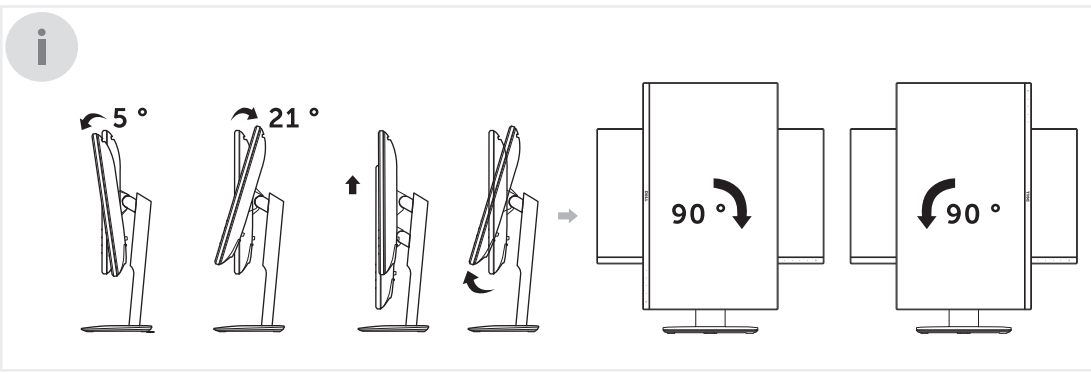

Printed in China.
©2016 Dell Inc. All rights reserved.
Android and Google Play are trademarks of Google Inc.
Microsoft and Windows are either trademarks or registered trademarks of Microsoft Corporation in the United States and/or other countries.

Dell.com/support/monitors

Barcode

(DELL P/N: HD1CT Rev. A00)
P/N: 4J.2VM01.001