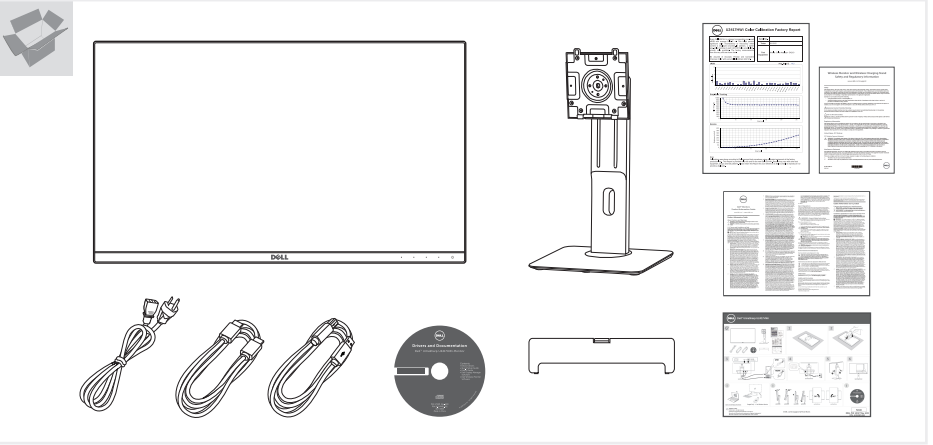

Dell™ UltraSharp U2417HWi

Dell.com/wirelessmonitors

Google Play™ → Dell Wireless Monitor